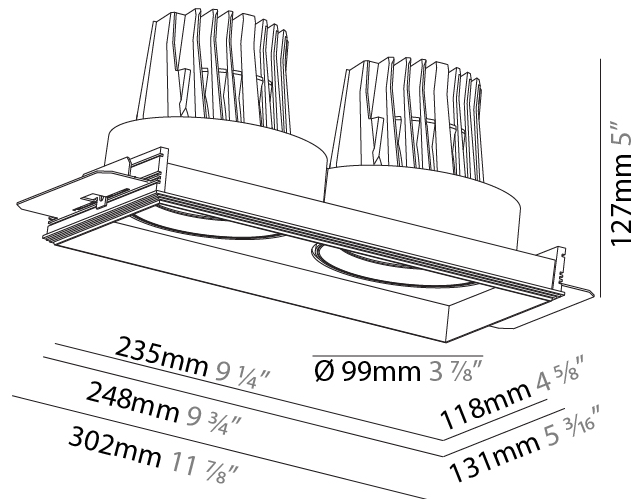

OPTICAL

Reflector: 8
Adjustability: Rotational 355°; Tilt 30°
Upon Request: Special Beam Angles

RATINGS AND CERTIFICATIONS

Zaneen Group Inc. © 2024, T 1800-388-3382, F 416-247-9319, www.zaneen.com
Certified By: Certified for North American Standards
Available for international specifications by adding "INT" at the end of the existing Model #. For assistance on 'custom' specifications, contact zteam@zaneen.com.
IP Rating: IP44
In a constant effort to supply the best product, we reserve the right to change specifications or materials without notice. The most recent specification sheets are found at zaneen.com