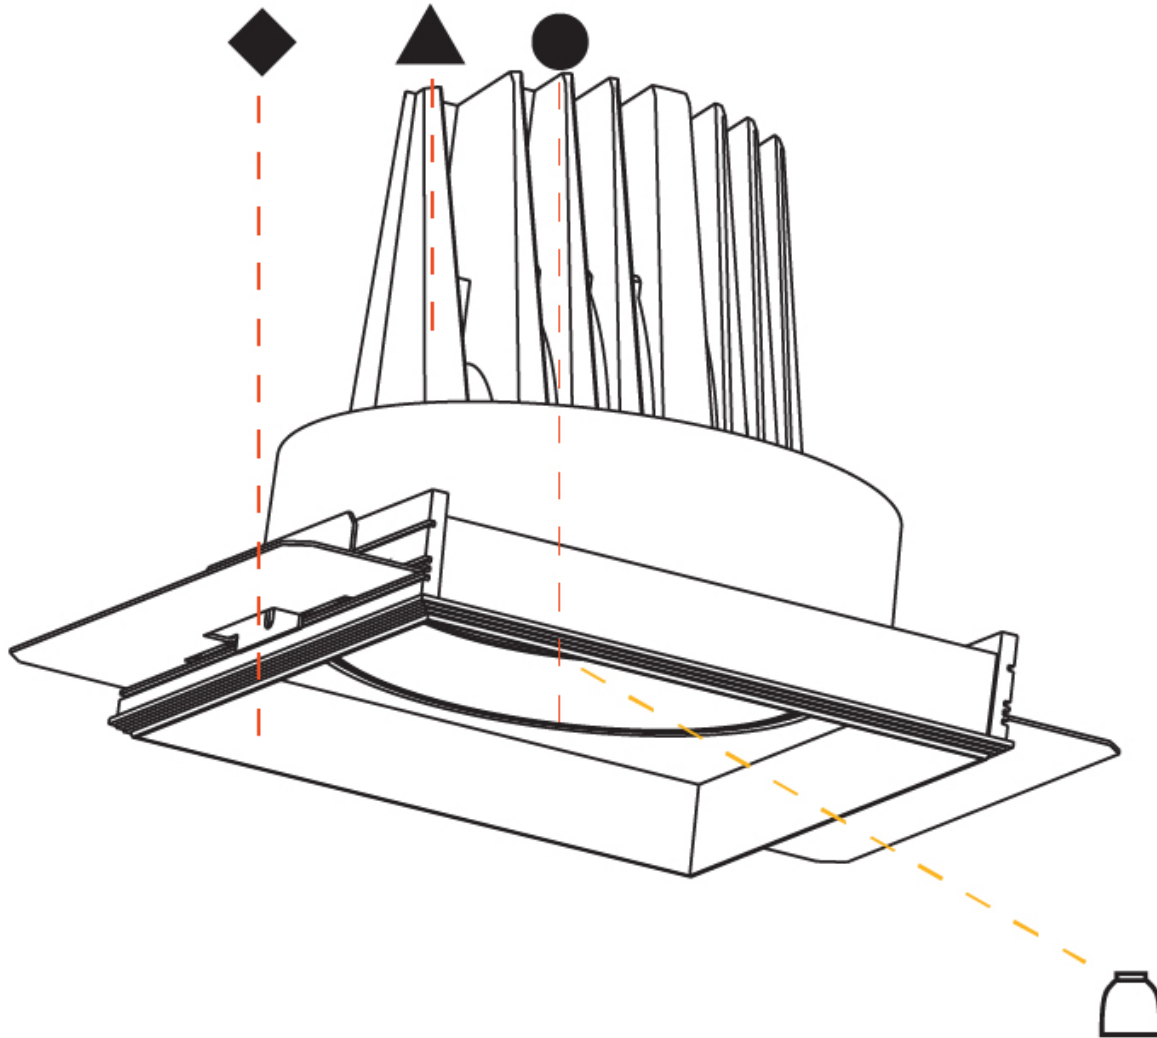

MECHANIQ SQUARE COMFORT SINGLE TRIMLESS

A35022-

PROJECT	_____
TYPE	_____
SPECIFIER	_____
QUANTITY	_____
DATE	_____