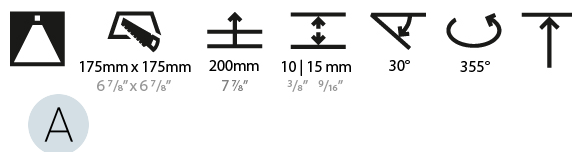

GENERAL

Series: Mechaniq Square Comfort
Subseries: Mechaniq Square Comfort Single
Brand: Prolight
Division: Architectural
Mounting Type: Recessed
Mounting Location: Ceiling
Subcategory: Downlight

PHYSICAL

Diameter (mm): 144
Diameter (in): 5 11/16
Length (mm): 186
Length (in): 7 5/16
Height (mm): 180
Height (in): 7 1/16
Min. Recessing Depth (mm): 260
Min. Recessing Depth (in): 10 1/4
Light Distribution: Downlight
Weight (kg): 1.88
Weight (lbs): 4.14
Fixture Finish: SSR / BKV / CWI / CRY / HAB / UFT / ITA / RUA / FTG / MYG / LOD / PUS / FRO / FUP / KIA / POP / BLS / SPG / MEY / GOH / GUM / CHC / COM / ABZ / JAG / OBR / MOS / ROR
Fixture Material: Aluminum Die Cast
Cut-out Measurements: 175.00mm / 175.00mm

ELECTRICAL

Lamp Type: LED (Zhaga Standard)
Input Wattage (W): 46.2
Total Output Wattage (W): 42
Dimming: Tri-Mode (Non-Dimming and Phase Dimming (120Vac only) and 0-10V Dimming)
Driver Included: Yes
Driver Location: External
Driver Type: Constant Current - Universal
Driver Class: Class 2
Input Voltage (V): 120 - 277
Constant Current (MA): 1050

LED

Number of LEDs: 1
Color Temperature (°K): 2700 / 3000 / 3500 / 4000
Max. Delivered Lumen (lm): 3694.3(12°)/3431.9(24°)/3401.6(40°)
Nominal Lumen (lm): 4240
CRI: >90 CRI
Lamp Life (hrs): 50000

OPTICAL

Reflector: 12 / 24 / 40 / 58
Adjustability: Rotational 355°; Tilt 30°

RATINGS AND CERTIFICATIONS

Certified By: Certified for North American Standards
IP rating: IP44