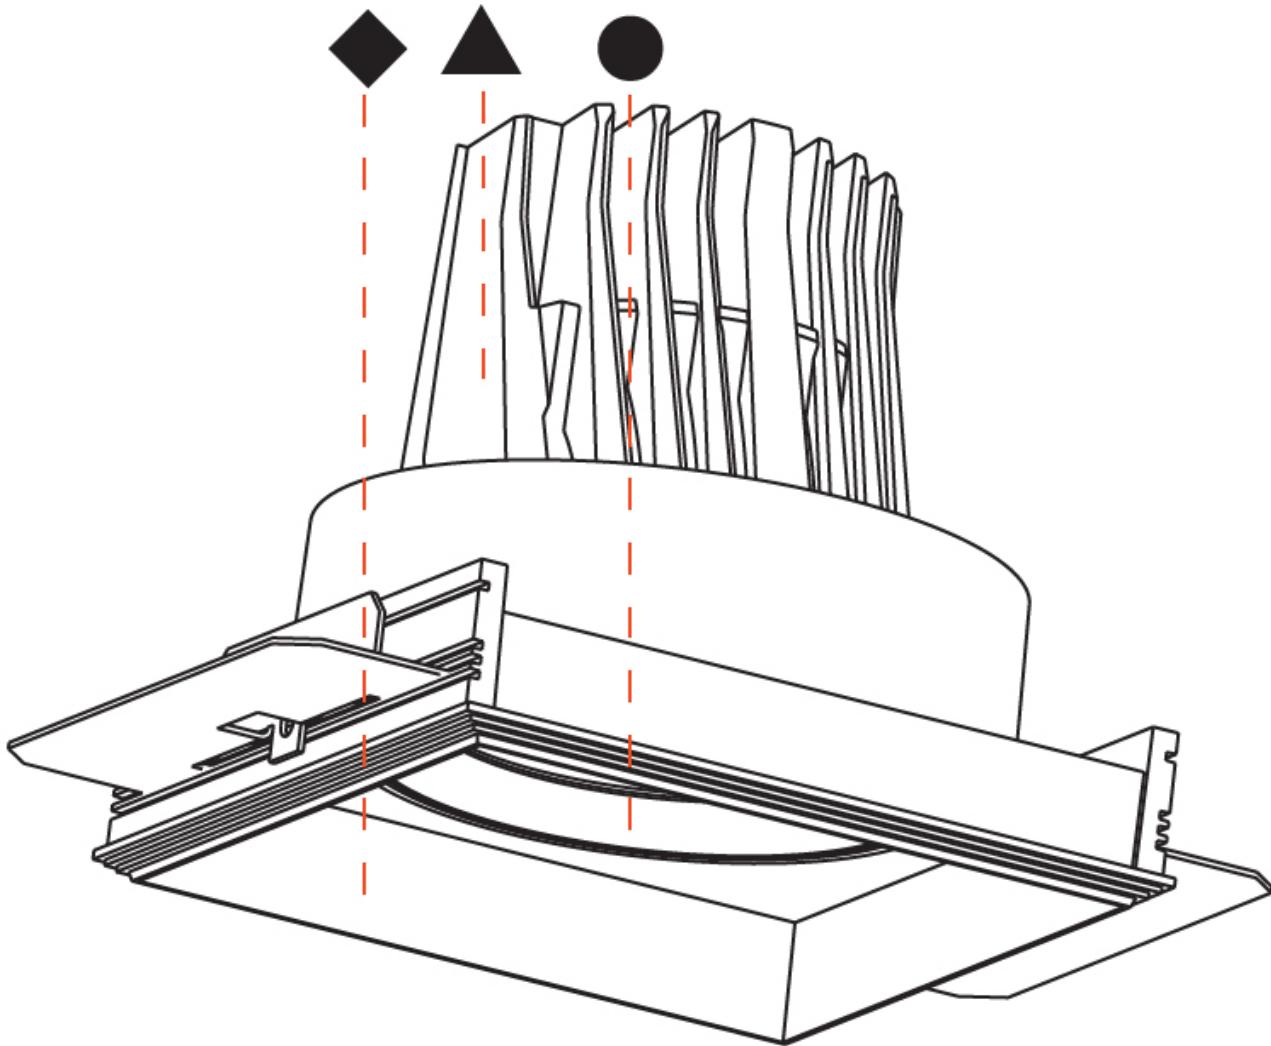

MECHANIQ SQUARE COMFORT SINGLE TRIMLESS

A35013-

PROJECT	_____
TYPE	_____
SPECIFIER	_____
QUANTITY	_____
DATE	_____