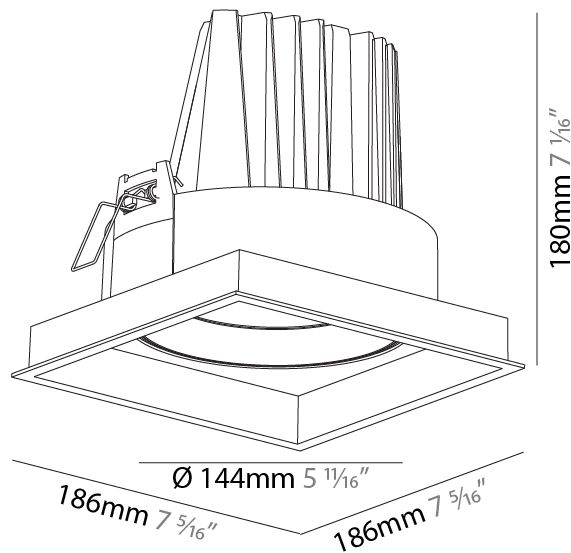

GENERAL

Series: Mechaniq Square Comfort
Subseries: Mechaniq Square Comfort Single
Brand: Prolight
Division: Architectural
Mounting Type: Recessed
Mounting Location: Ceiling
Subcategory: Downlight

PHYSICAL

Diameter (mm): 144
Diameter (in): 5 11/16
Length (mm): 186
Length (in): 7 5/16
Height (mm): 180
Height (in): 7 1/16
Min. Recessing Depth (mm): 260
Min. Recessing Depth (in): 10 1/4
Light Distribution: Downlight
Weight (kg): 1.88
Weight (lbs): 4.14
Fixture Finish: SSR / BKV / CWI / CRY / HAB / UFT / ITA / RUA / FTG / MYG / LOD / PUS / FRO / FUP / KIA / POP / BLS / SPG / MEY / GOH / GUM / CHC / COM / ABZ / JAG / OBR / MOS / ROR
Fixture Material: Aluminum Die Cast
Cut-out Measurements: 175.00mm / 175.00mm

ELECTRICAL

Lamp Type: LED (Zhaga Standard)
Input Wattage (W): 46.2
Total Output Wattage (W): 42
Dimming: Tri-Mode (Non-Dimming and Phase Dimming (120Vac only) and 0-10V Dimming)
Driver Included: Yes
Driver Location: External
Driver Type: Constant Current - Universal
Driver Class: Class 2
Input Voltage (V): 120 - 277
Constant Current (MA): 1050

LED

Number of LEDs: 1
Color Temperature (°K): 2700 / 3000 / 3500 / 4000
Max. Delivered Lumen (lm): 3694.3(12°)/3431.9(24°)/3401.6(40°)
Nominal Lumen (lm): 4240
CRI: >90 CRI
Lamp Life (hrs): 50000

OPTICAL

Reflector: 12 / 24 / 40 / 58
Adjustability: Rotational 355°; Tilt 30°

RATINGS AND CERTIFICATIONS

Certified By: Certified for North American Standards
IP rating: IP44